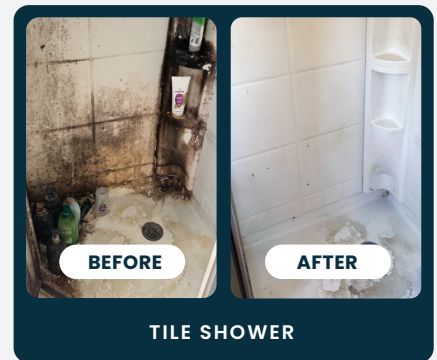

RESULTS FROM REAL JOBS

SPECIFICATIONS

SIZES

32oz, 1 Gallon

WEIGHT

Less than 4.5oz

FORM

Powder

FORMULA

2% Calcium Hypochlorite + NT7® Activator

MIXING TIME

2 to 3 minutes with mixer

WORKING TIME

2-3 hours

USE

Professional Use Only

SHELF LIFE

2-year Packaged Product Guarantee

REPLACE HEAVY JUGS OF TOXIC CHEMICALS

LOWER ODOR PRODUCTS

20X LESS PACKAGING EASY TO STORE

REJUVENATES WOOD

2-YEAR PACKAGED PRODUCT GUARANTEE

AWARD-WINNING CHEMISTRY

DOT CLEANER