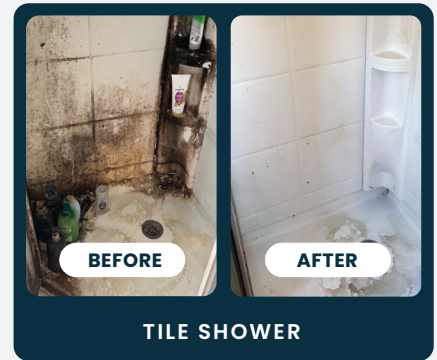

EXTRA STRENGTH

MOLD STAIN REMOVER

Dot's award-winning chemistry provides powerful cleaning with substantially less chemical – better for your home and family. Mold Stain Remover tackles the toughest jobs and quickly mitigates deep mold staining.

LESS CHEMICAL

Our patented chemistry allows Dot® Mold Stain Remover to use 4x less chemical than competitor products. This means a better home environment for your family, and better working conditions for remediators.

LESS WASTE ON THE JOBSITE

Our pocket-sized Dot pouches use only 1/20th the packaging of competitor brands, significantly reducing waste produced on the job.

LESS ODOR

Less chemical means less odor – better for homeowners & workers alike! This ensures minimal disruption for your family and no strong lingering smells.

REJUVENATES SURFACES

Our patented chemistry keeps working until the surface is dry. When the job is complete, treated surfaces will look new!