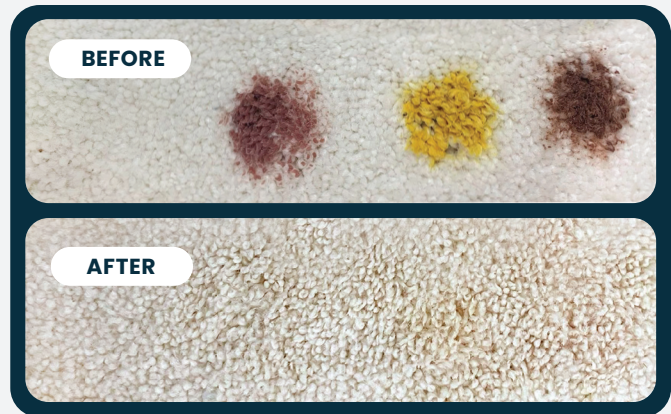

LESS CHEMICAL

Dot's patented chemistry allows Dot® to use substantially less chemical than competitor products. This means a better environment for your family, and better working conditions for the pros.

LESS WASTE ON THE JOBSITE

Our pocket-sized Dot pouches use only 1/20th the packaging of competitor brands, significantly reducing waste produced on the job.

LESS ODOR

Less chemical means less odor - better for homeowners & workers alike! This ensures minimal disruption for your family and no strong lingering smells.

REJUVENATES SURFACES

Our patented Dilute Oxidation Technology keeps working until the surface is dry, leaving the surface looking like new.